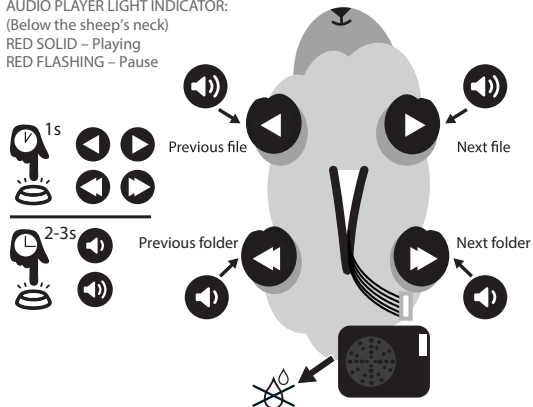

How to navigate

AUDIO PLAYER LIGHT INDICATOR:
(Below the sheep's neck)
RED SOLID – Playing
RED FLASHING – Pause

kulumi.org

How to wash

Remove the audio player/battery pack before washing as it should NOT get wet.

1. Open the zipper.
2. Detach the audio player/battery pack from the wires by pulling gently.
3. Hand wash or machine wash.

The integrated wires and buttons can be soaked as they are waterproof.

Auto shutdown function: The sheep can play non-stop for 25 minutes. Then it will stop and the red light will blink for 5 minutes before turning off completely.