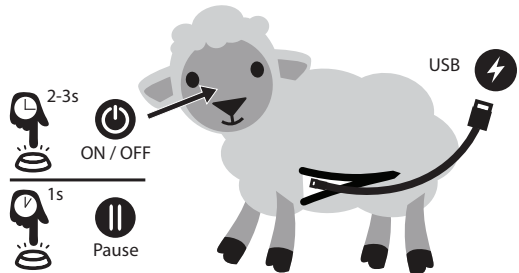

How to navigate

AUDIO PLAYER LIGHT INDICATOR:
(Below the sheep's neck)
RED SOLID – Playing
RED FLASHING – Pause

kulumi.org

How to wash

Remove the audio player/battery pack before washing as it should NOT get wet.

1. Open the zipper.
2. Detach the audio player/battery pack from the wires by pulling gently.
3. Hand wash or machine wash.

The integrated wires and buttons can be soaked as they are waterproof.

Auto shutdown function: The sheep can play non-stop for 25 minutes. Then it will stop and the red light will blink for 5 minutes before turning off completely.